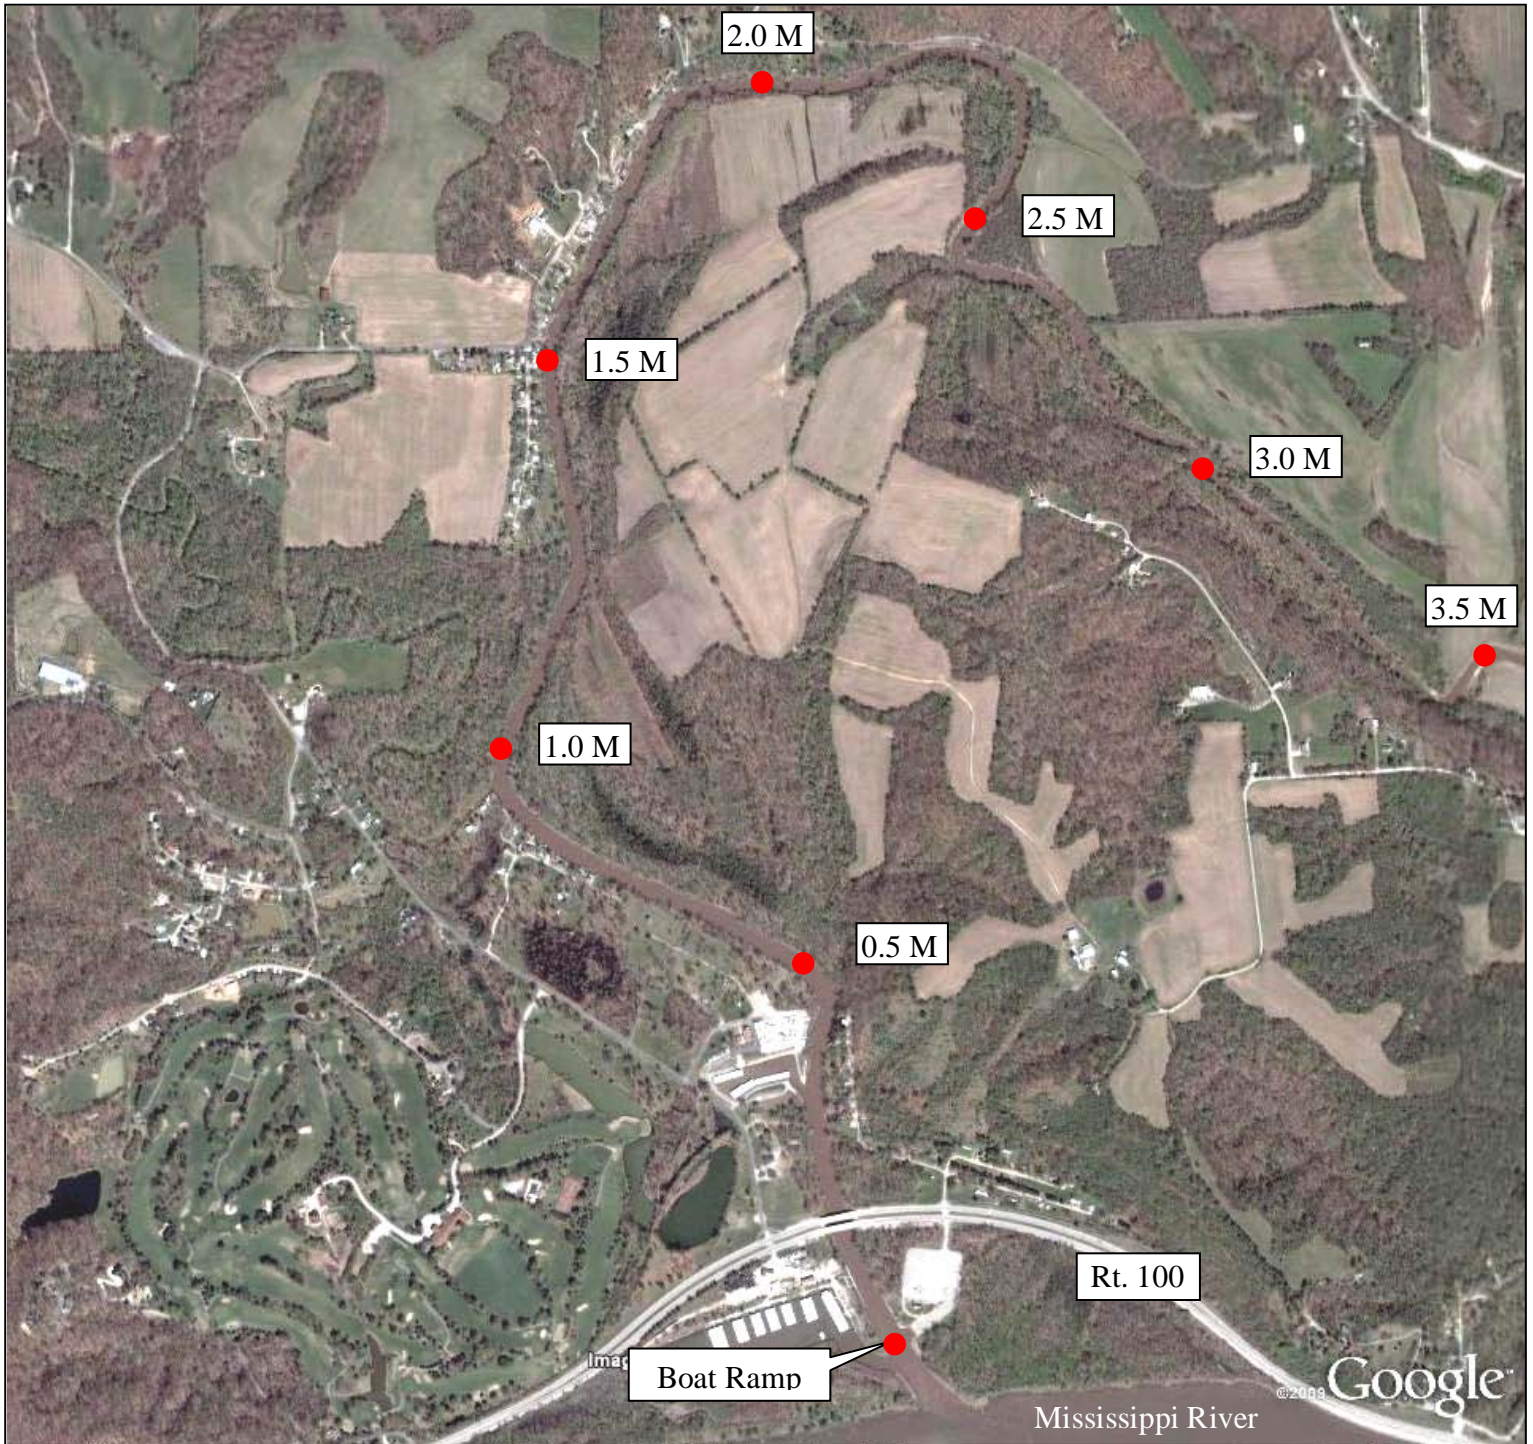

Great Rivers Rendezvous 2009
Piasa Creek – Social Paddle

1.0 M - Creek miles from Piasa Public Access